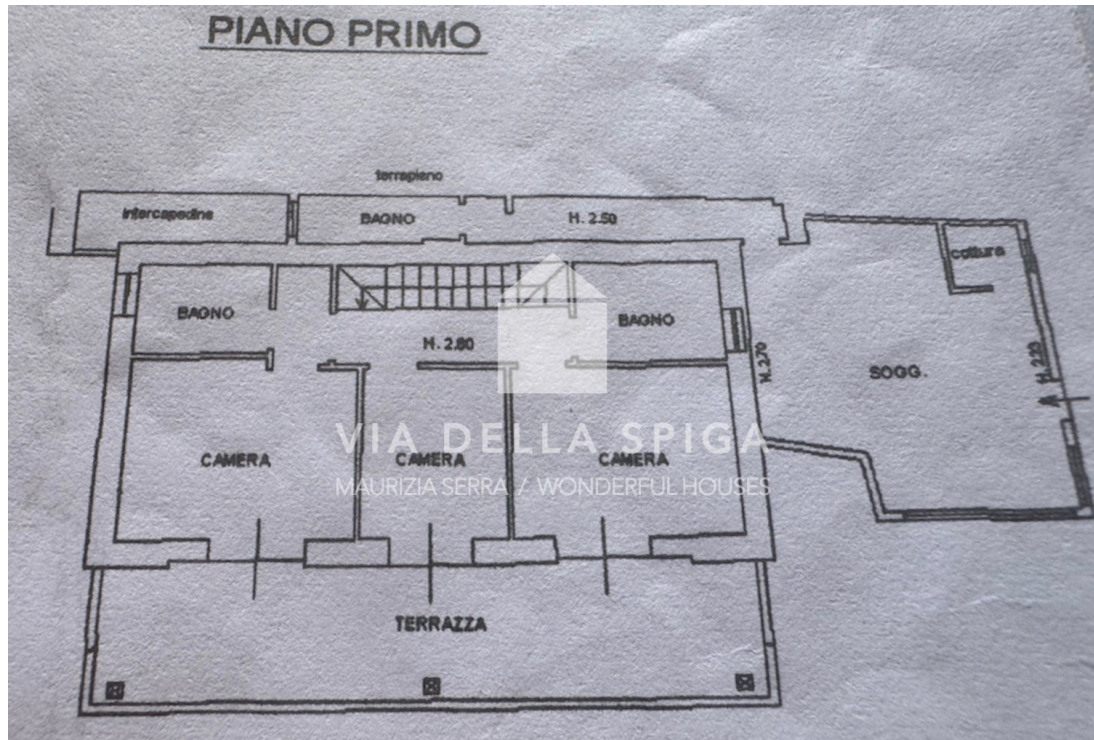

PLANIMETRY 2: