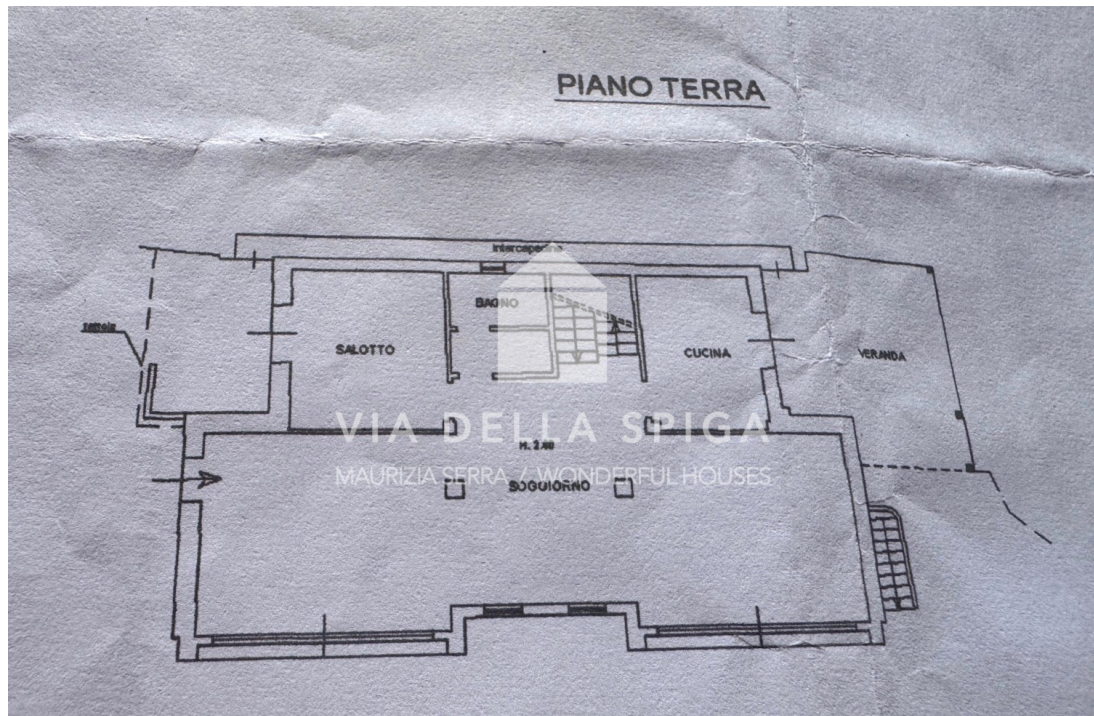

PLANIMETRY 1: